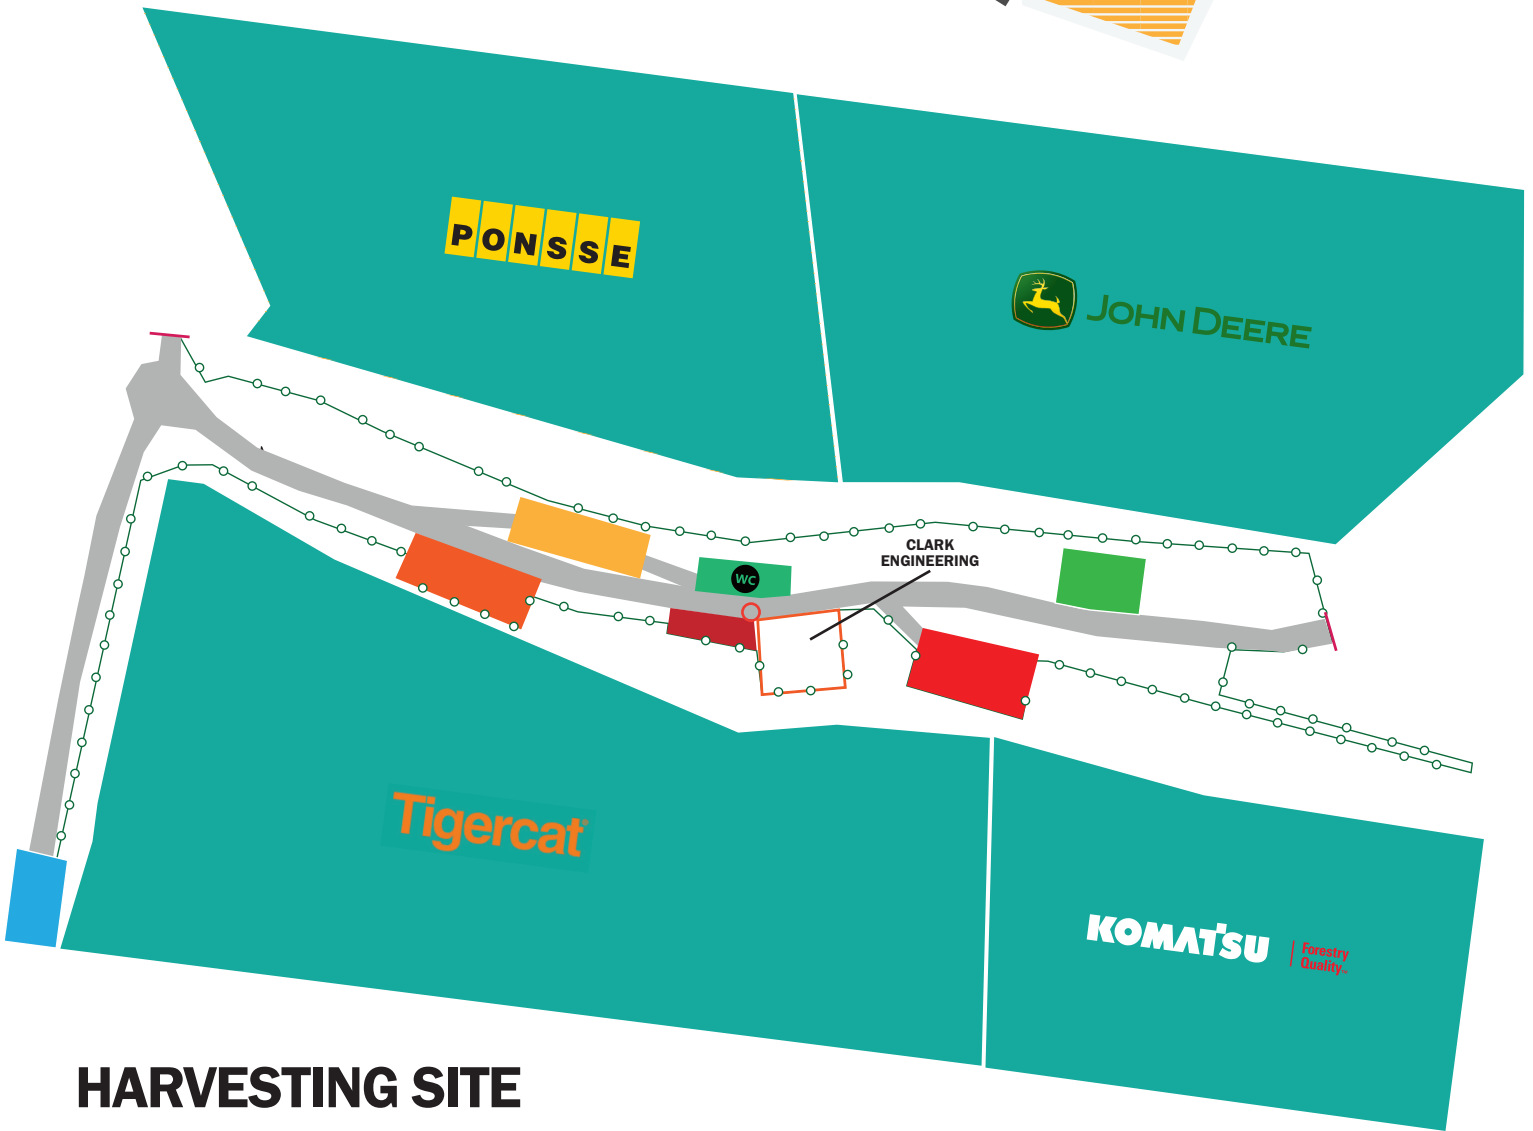

AERIAL VIEW →

HARVESTING SITE

- | | | | | | |
|--|------------------------|---|-------------------|---|------------|
|  | SHUTTLE BUS |  | CLARK ENGINEERING |  | INFO POINT |
|  | TIGERCAT |  | KOMATSU | | |
|  | PONSSE |  | JOHN DEERE | | |
|  | CATERING / BAR SEATING |  | TOILET FACILITIES | | |