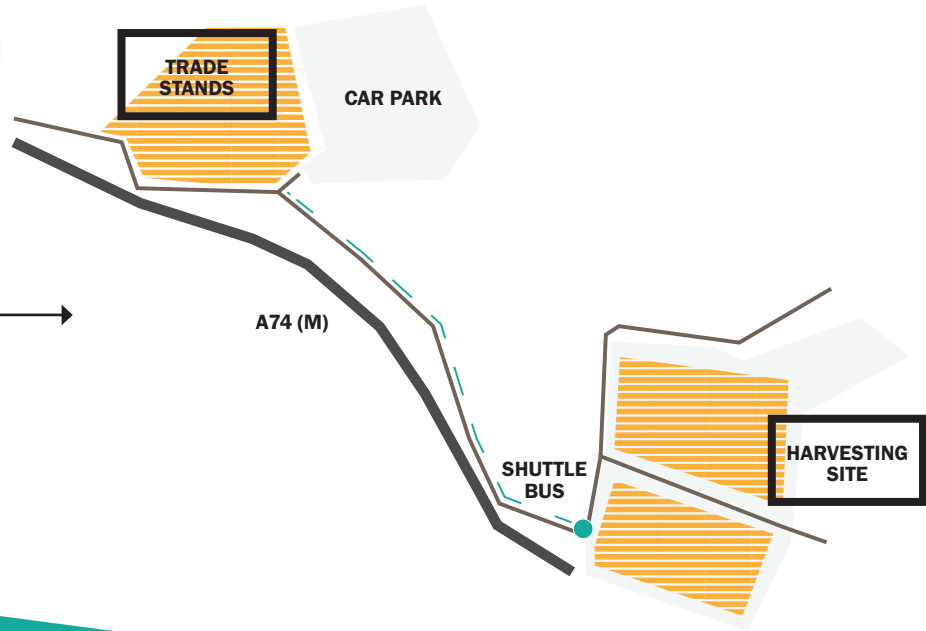

AERIAL VIEW →

HARVESTING SITE

- | | | | | | |
|--|------------------------|---|-------------------|---|------------|
|  | SHUTTLE BUS |  | CLARK ENGINEERING |  | INFO POINT |
|  | TIGERCAT |  | KOMATSU | | |
|  | PONSSE |  | JOHN DEERE | | |
|  | CATERING / BAR SEATING |  | TOILET FACILITIES | | |