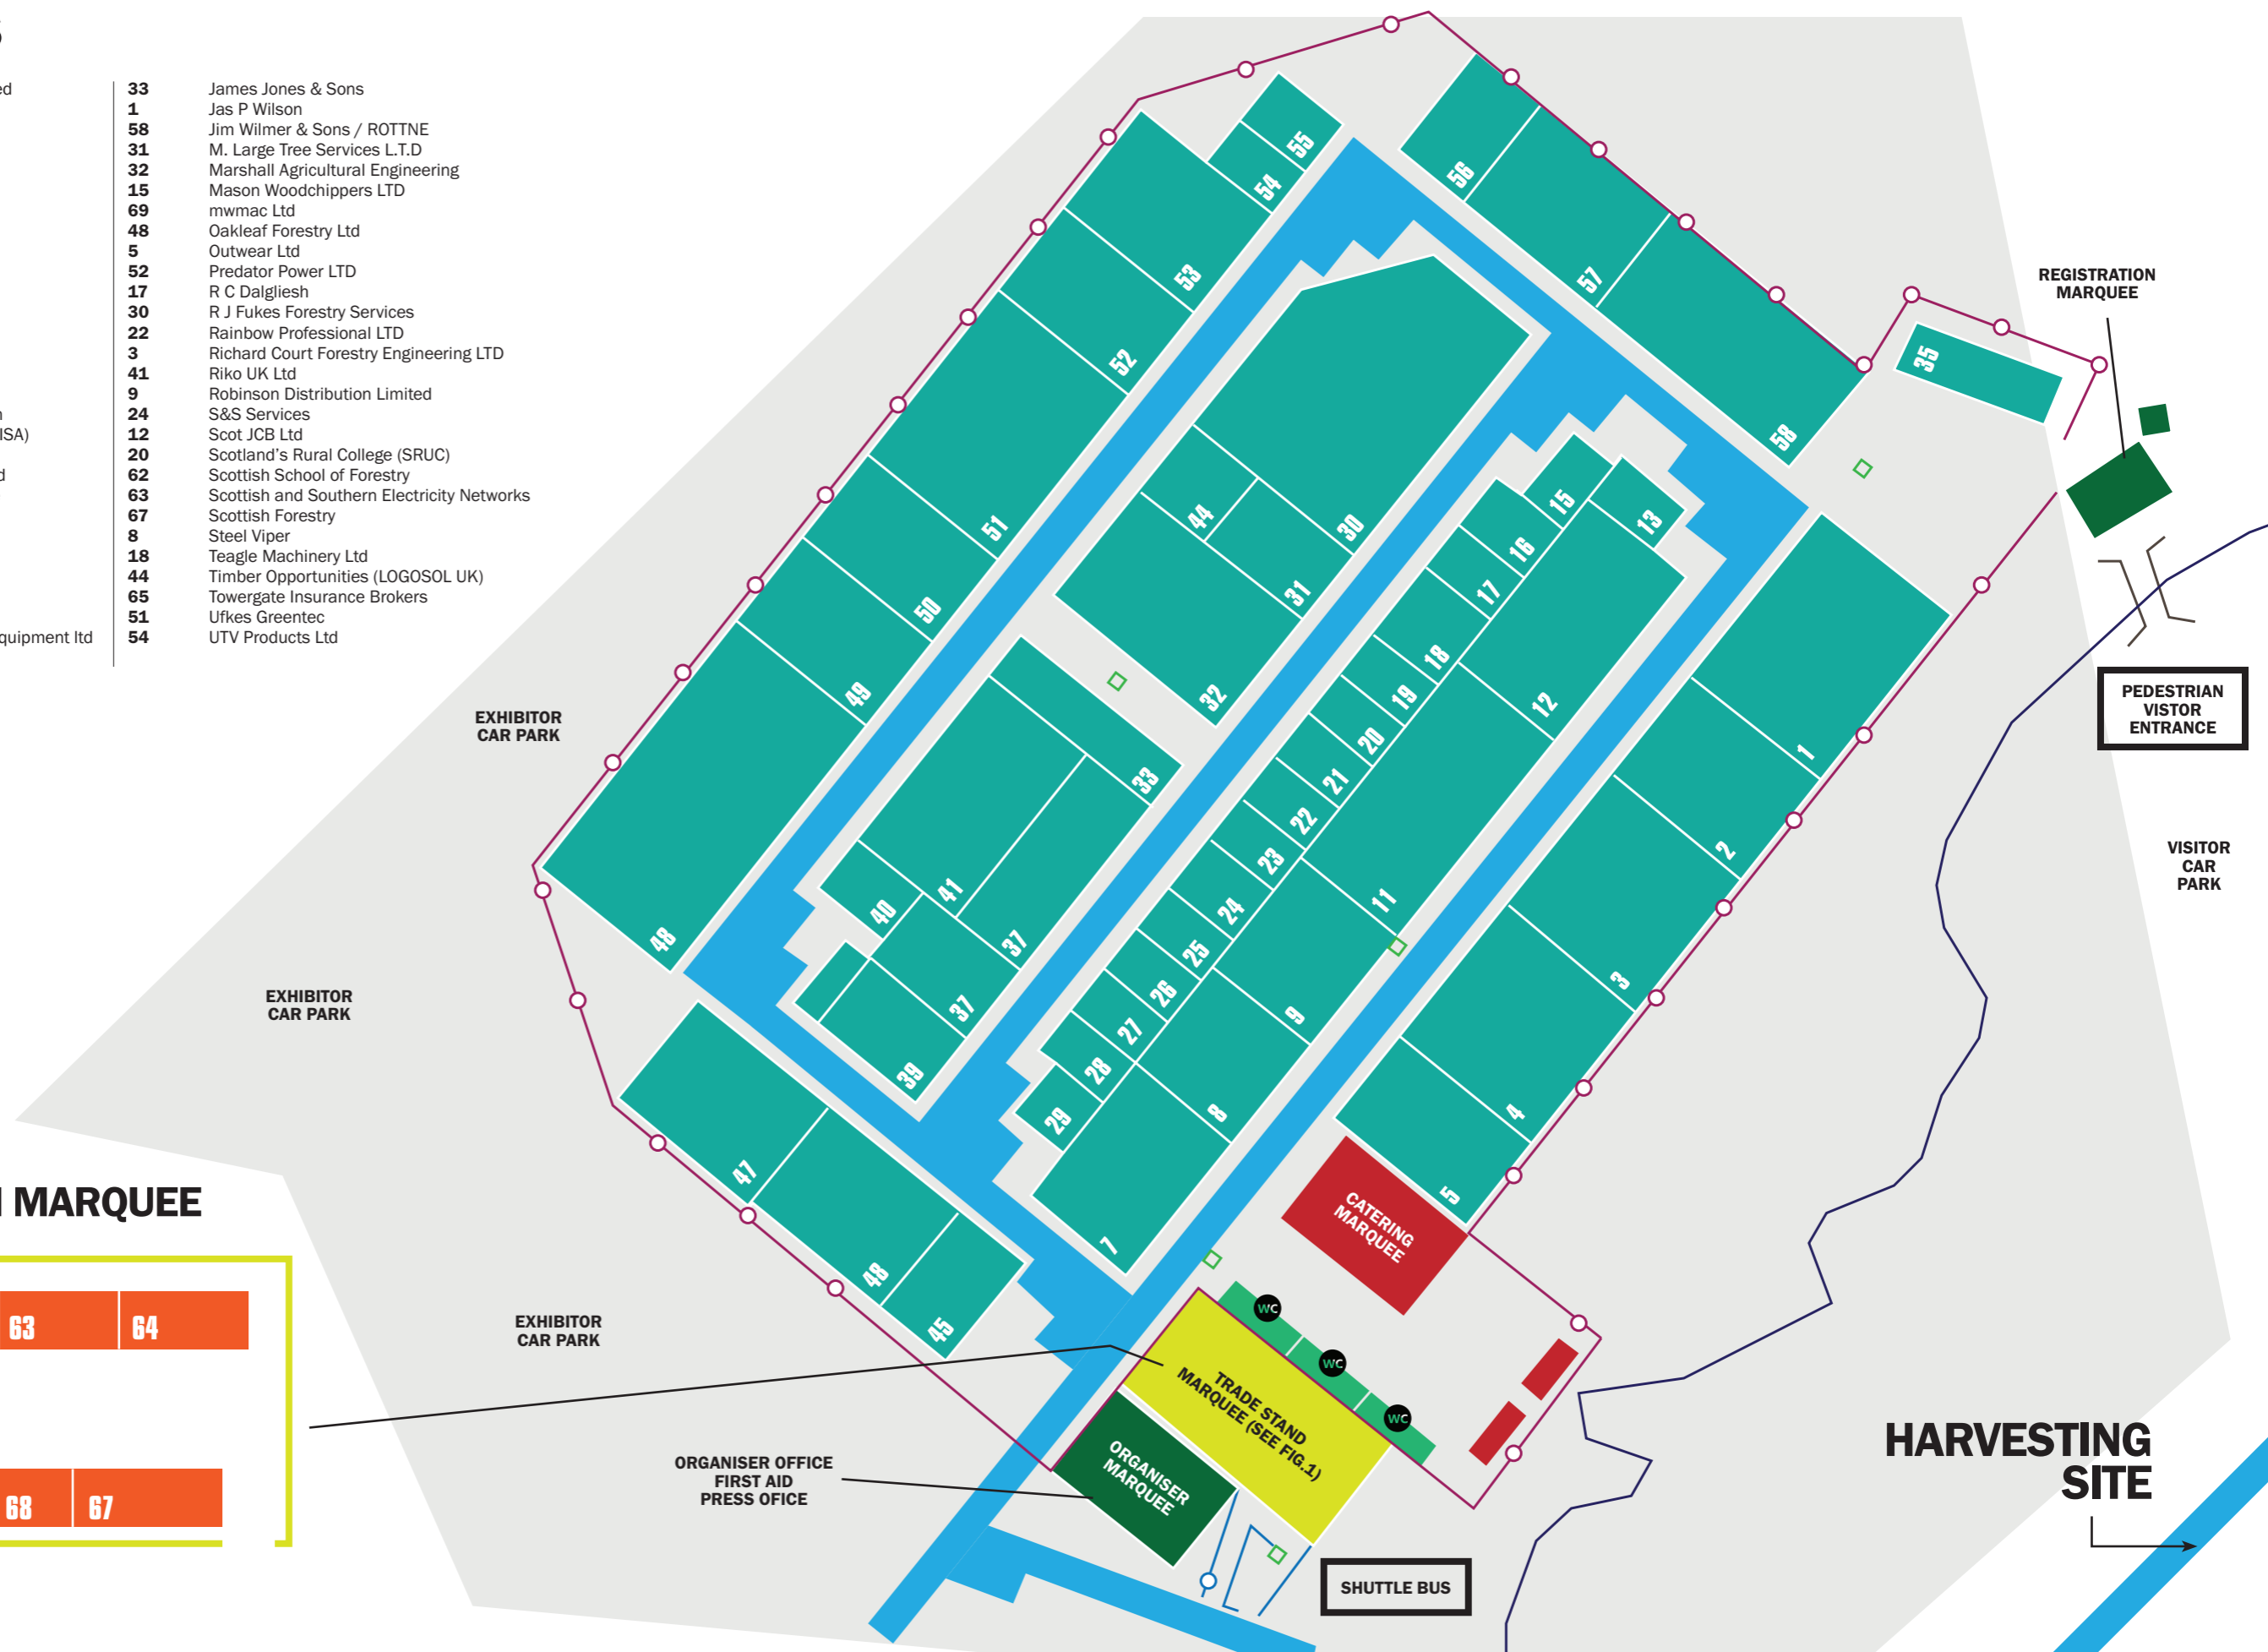

TRADE STANDS

- 53 A & B Services (Scotland) Limited
- 35 Annandale Transport CO LTD
- 56 Apex Fluid Power Ltd
- 37 AT Best Handlers
- 40 ATV Services Scotland
- 4 Bioequipment LTD
- 55 Carlton Engineering
- 26 Catax
- 60 Confor
- 61 Danfoss Digital Displacement
- 29 Davidson & Robertson
- 70 Eagle Asset Finance Ltd
- 27 EFT Finance
- 57 Field and Forest Machine Ltd
- 49 Fogmaker UK & Ireland
- 13 Forestry Journal
- 68 Forestry Contracting Association
- 39 Forest Industry Safety Accord (FISA)
- 28 Forest Machine Magazine
- 50 Forest Machine Services Limited
- 2 Forestry Transport Maintenance
- 64 Fountains Forestry UK Ltd
- 46 Fuelwood
- 16 GB Lubricants
- 25 GB Product Development Ltd
- 11 Global Recycling Solutions Ltd
- 7 Hiab Limited
- 47 Highland Hammer Hire / HHH Equipment Ltd
- 45 Iggesund Forest

- TRADE STANDS
- TRACKING
- TOILET FACILITIES
- TRADE STAND MARQUEE
- FOOD / COFFEE / BAR
- INFORMATION / FIRE POINT

TRADE STANDS IN MARQUEE

ORGANISER OFFICE
FIRST AID
PRESS OFFICE

SHUTTLE BUS

HARVESTING SITE

REGISTRATION MARQUEE

PEDESTRIAN VISTOR ENTRANCE

VISITOR CAR PARK

EXHIBITOR CAR PARK

EXHIBITOR CAR PARK

EXHIBITOR CAR PARK

CATERING MARQUEE

ORGANISER MARQUEE

TRADE STAND MARQUEE (SEE FIG.1)

WC

WC

WC